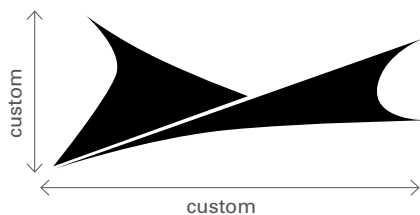

Custom Sails

Velas a medida /Voiles personnalisées

Fully customized awnings, dividers and shade sails. We supply both the sail and the tension system.

We offer an integral service of study and project planning of the space with proposals and floorplans, 3D views and advice for the installation.

Toldos, separadores y velas de sombra totalmente a medida. Suminramos tanto la vela como el sistema de tensión. Ofrecemos un servicio integral de estudio y proyecto del espacio con propuestas sobre plano, vistas 3D y asesoramiento para la instalación.

Auvents, rideaux paravents et voiles d'ombrage entièrement personnalisés. Nous fournissons à la fois la voile et le système de tension. Nous offrons un service intégral d'étude et de projet de l'espace avec des propositions sur plan, des vues 3D et des conseils pour l'installation.